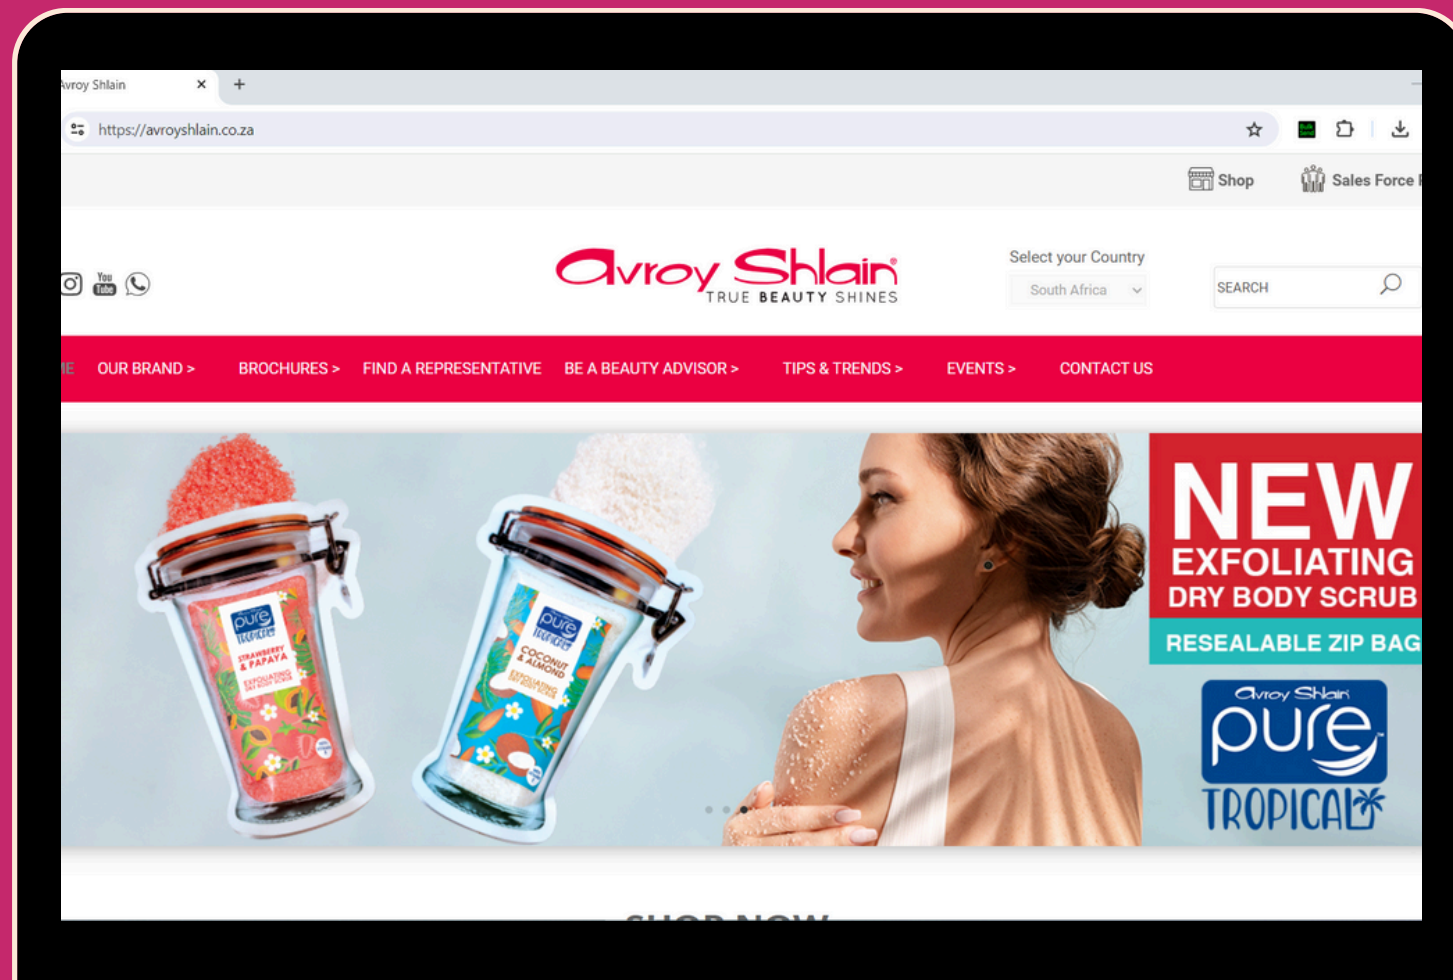

# Direct to Consumer series

*Part 2: How to access your  
unique website link*

**Avroy Shlain**<sup>®</sup>  
TRUE BEAUTY SHINES

A replication website link is a tool that allows you to duplicate or replicate our business website with your personalised information while still having our professional look.

1. To access your unique website link. Log-onto Revolution, click your name for your unique replication site to appear.

2. You can click on the link to open your unique site or copy it and share.

A person is shown from the chest up, applying makeup to their face. They are holding a smartphone in their right hand, which displays a social media post featuring a woman with curly hair. The background is a soft, out-of-focus indoor setting with a lamp and some jars on a table. The entire image has a light purple overlay.