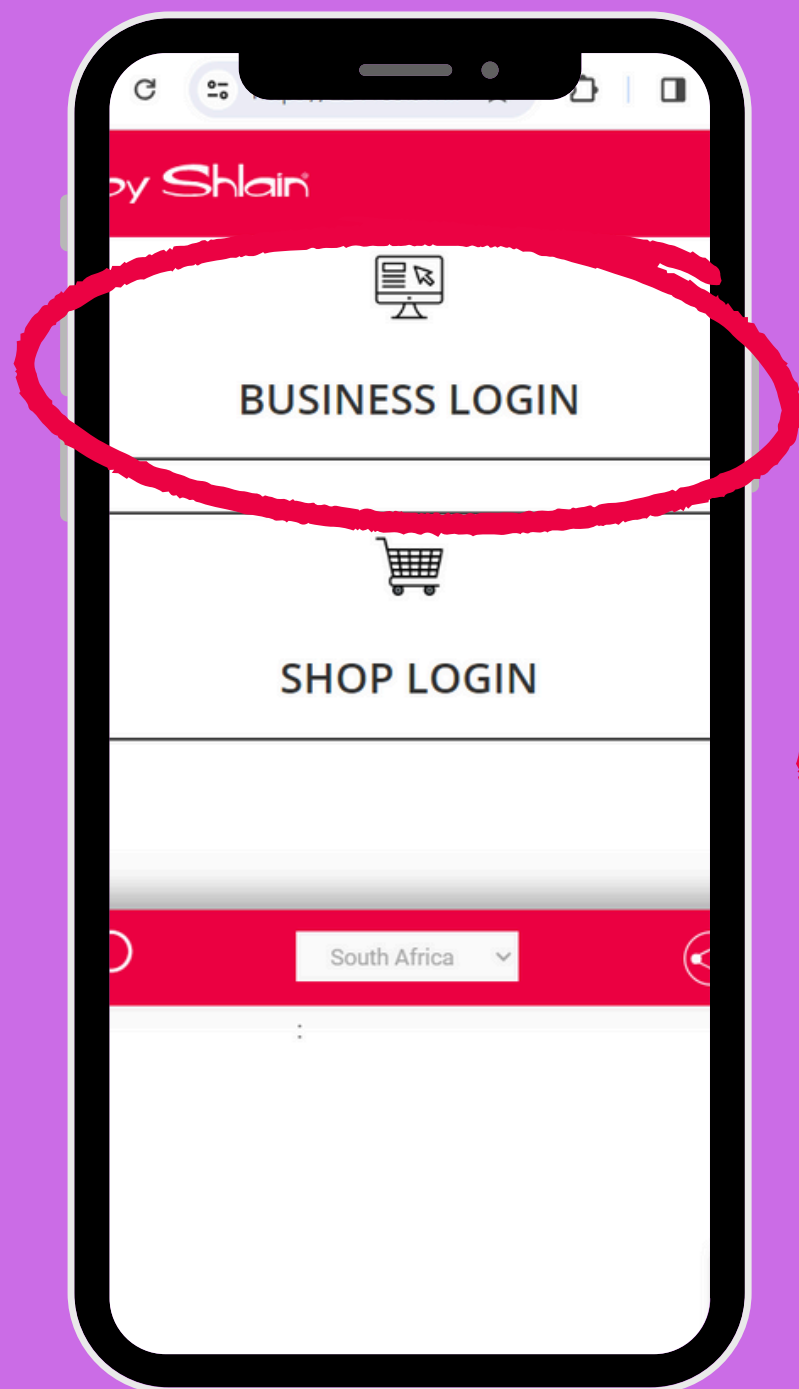

# Direct to Consumer series

*Part 2: How to access your  
unique website link*

**Avroy Shlain**<sup>®</sup>  
TRUE BEAUTY SHINES

A replication website link is a tool that allows you to duplicate or replicate our business website with your personalised information while still having our professional look.

1. To access your unique website link. Log-onto Revolution, click your name for your unique replication site to appear.

2. You can click on the link to open your unique site or copy it and share.

A person is shown from the chest up, applying makeup to their face. They are holding a smartphone in their right hand, which displays a social media post featuring a woman with curly hair. The background is a soft, out-of-focus indoor setting with a lamp and some jars on a table. The entire image has a light purple overlay.