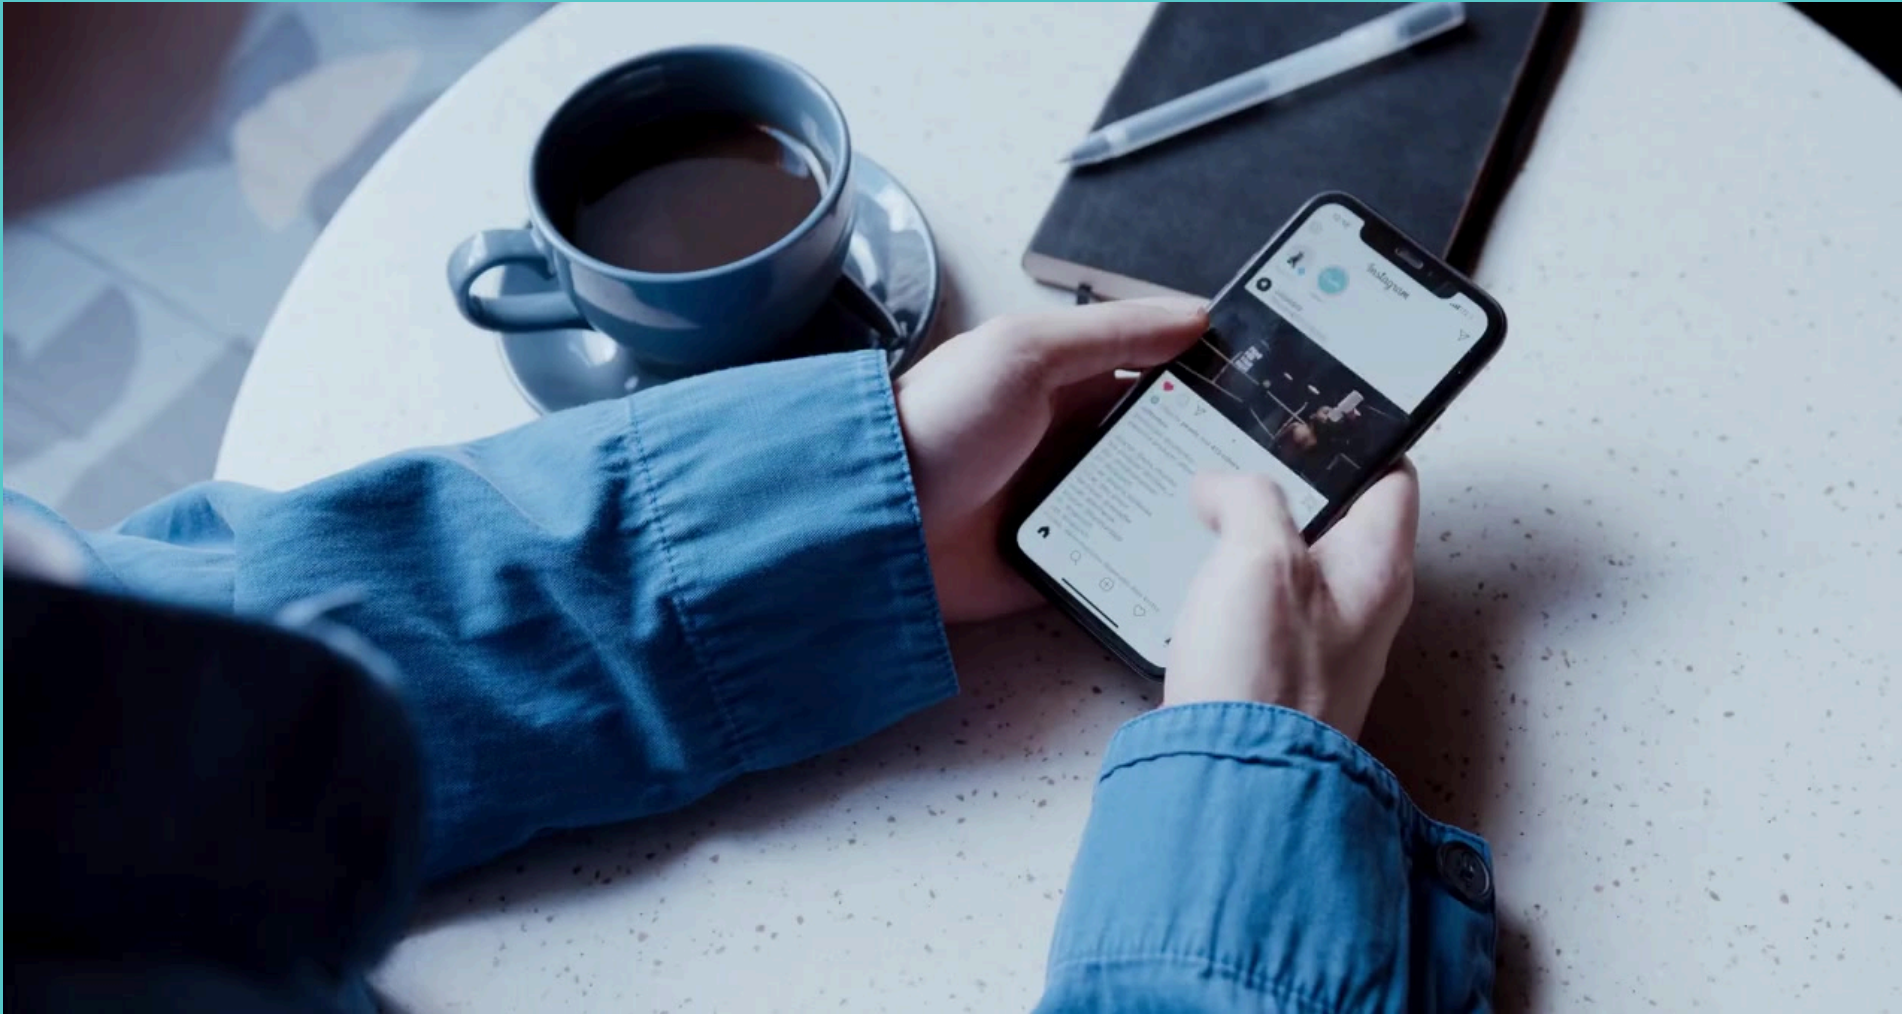

# Direct to Consumer series

*Part 2: How to access your  
unique website link*

**Avroy Shlain**<sup>®</sup>  
TRUE BEAUTY SHINES

A replication website link is a tool that allows you to duplicate or replicate our business website with your personalised information while still having our professional look.

1. To access your unique website link. Log-onto Revolution, click your name for your unique replication site to appear.

2. You can click on the link to open your unique site or copy it and share.

A person is shown from the chest up, applying makeup to their face. They are holding a smartphone in their right hand, which displays a social media post featuring a woman with curly hair. The background is a soft, out-of-focus indoor setting with a lamp and some jars on a table. The entire image has a light purple overlay.