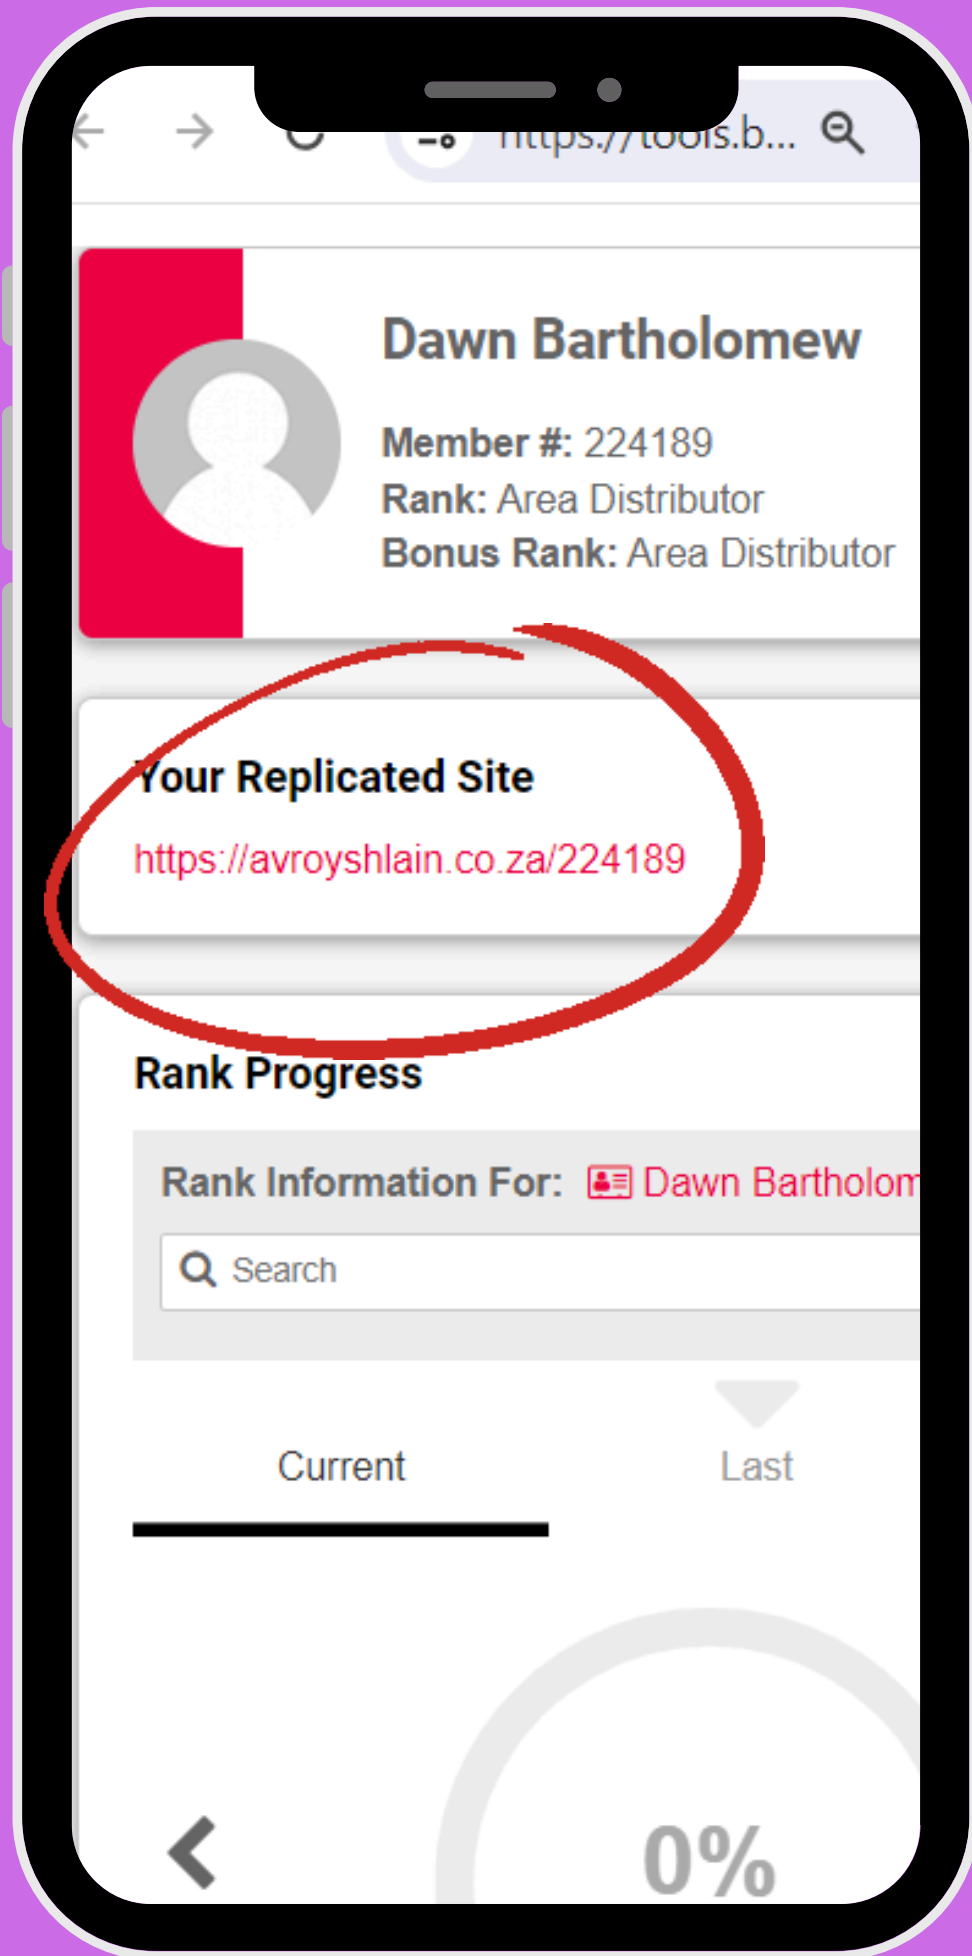

# Direct to Consumer series

*Part 2: How to access your  
unique website link*

**Avroy Shlain**<sup>®</sup>  
TRUE BEAUTY SHINES

A replication website link is a tool that allows you to duplicate or replicate our business website with your personalised information while still having our professional look.

1. To access your unique website link. Log-onto Revolution, click your name for your unique replication site to appear.

2. You can click on the link to open your unique site or copy it and share.

A person is shown from the chest up, applying makeup to their face. They are holding a smartphone in their right hand, which displays a social media post featuring a woman with curly hair. The background is a soft, out-of-focus indoor setting with a lamp and some jars on a table. The entire image has a light purple overlay.