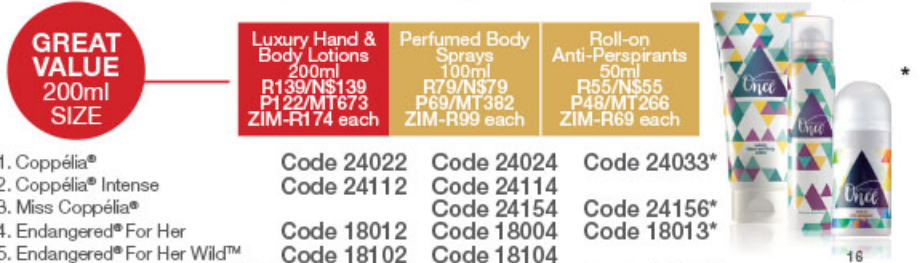

# CF COLORFUN<sup>®</sup>

\* Packaging may vary

**GREAT  
VALUE**  
200ml  
SIZE

Luxury Hand & Body Lotions 200ml  
R139/N\$139  
P122/MT673  
ZIM-R174 each

Perfumed Body Sprays 100ml  
R79/N\$79  
P69/MT362  
ZIM-R99 each