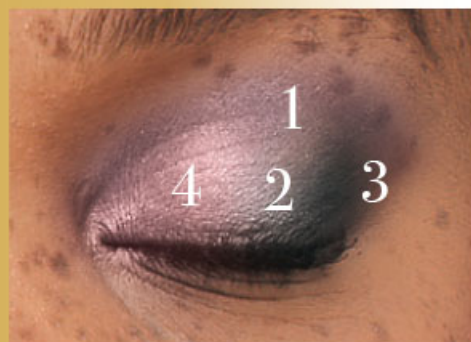

Smoked
Up Glam
Code
43302

USE SHADES FROM THIS PALETTE TO CREATE A UNIQUE LOOK.

BASE

1. SWEEP THE SECOND LIGHTEST SHADE ON YOUR EYELID TO CREATE A PERFECT BASE FOR YOUR LOOK.

DEFINE

2. BLEND THE SECOND DARKEST SHADE INTO YOUR CREASE FOR DEFINITION.

SHAPE

3. ADD DEPTH TO THE OUTER CORNER OF THE EYE WITH THE DARKEST SHADE IN THE QUAD.

HIGHLIGHT

4. BRIGHTEN THINGS UP WITH THE LIGHTEST SHADE UNDER YOUR BROW AND THE INNER CORNER OF YOUR EYE.

Models are wearing Coppélia® Colour Lift & Curl Mascara and Retractable Eye Liner in Black and Eyeshadow Quad in Natural Glam.