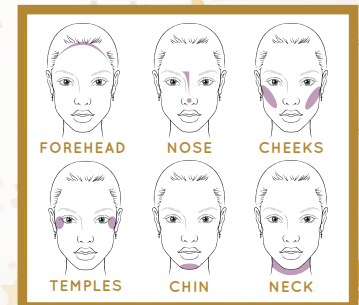

Shimmer Bronze
Code 45151

Bronzing Pearls
10g
Standard Price R179
N$179 / P157
MT866 / ZIM-R224

R119

N$119 / P104
MT576 / ZIM-R149

SAVE R60

N$60 / P53
MT290 / ZIM-R75
each