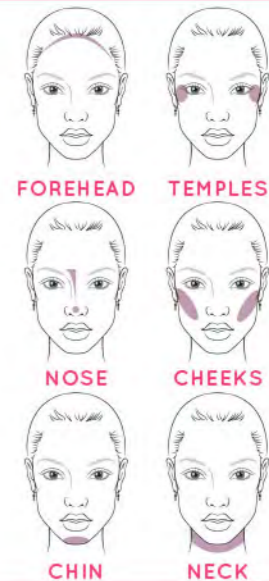

FOREHEAD   TEMPLES

NOSE   CHEEKS

CHIN   NECK

African Bronzing
Powder
8 g
Standard Price
N$212 / P170 / MT1106
Code 44808

**N$167
P134
MT872**

SAVE N$45
P36 / MT234

MAKE-UP