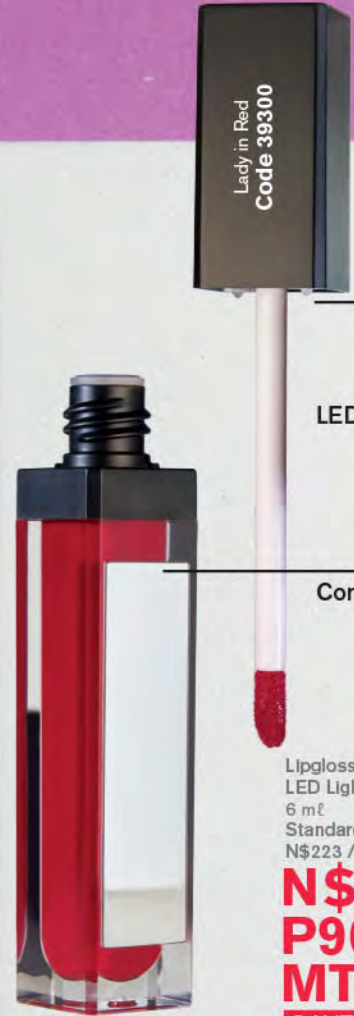

LED lights

Convenient mirror

50% OFF

Lipgloss with
LED Light & Mirror
6 ml
Standard Price
N$223 / P179 / MT1164

N$111
P90
MT582

SAVE N$112
P89 / MT582

EACH