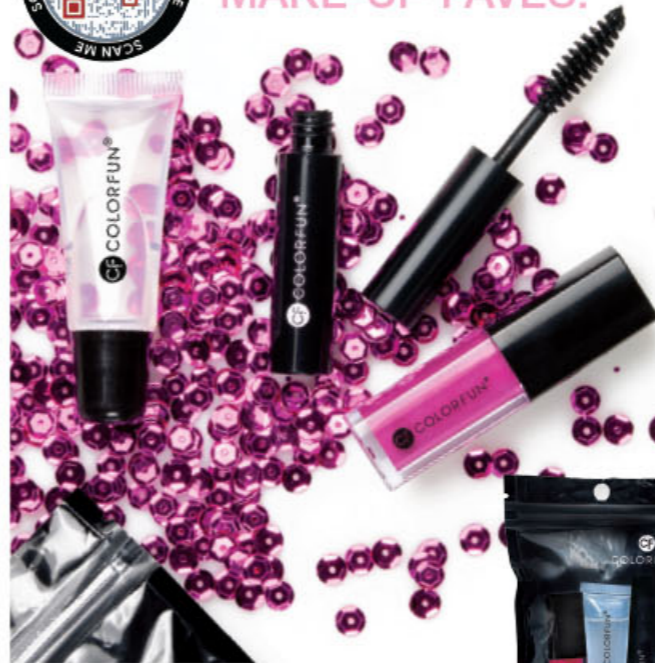

BROW PERFECTION IN 3 EASY STEPS

-  Light Brown
Code 42222
-  Medium Brown
Code 42221
-  Deep Brown
Code 42223

Kit includes:
1 Pen
3 Stencils

Eye brow Kit
0.5 g
Standard Price
R119 / N\$119 / P104
MT576 / ZIM-R149
each
R89
N\$89 / P78
MT431 / ZIM-R111
SAVE R30
N\$30 / P26
MT145 / ZIM-R38
EACH

How to Use:

1. Choose a brow shape (soft arch, high arch, curved arch)
2. Position stencil over brow
3. Fill with micro pen for desired look

GET A SET OF YOUR MAKE-UP FAVES!

Comes in a gift sleeve (sparkles included)