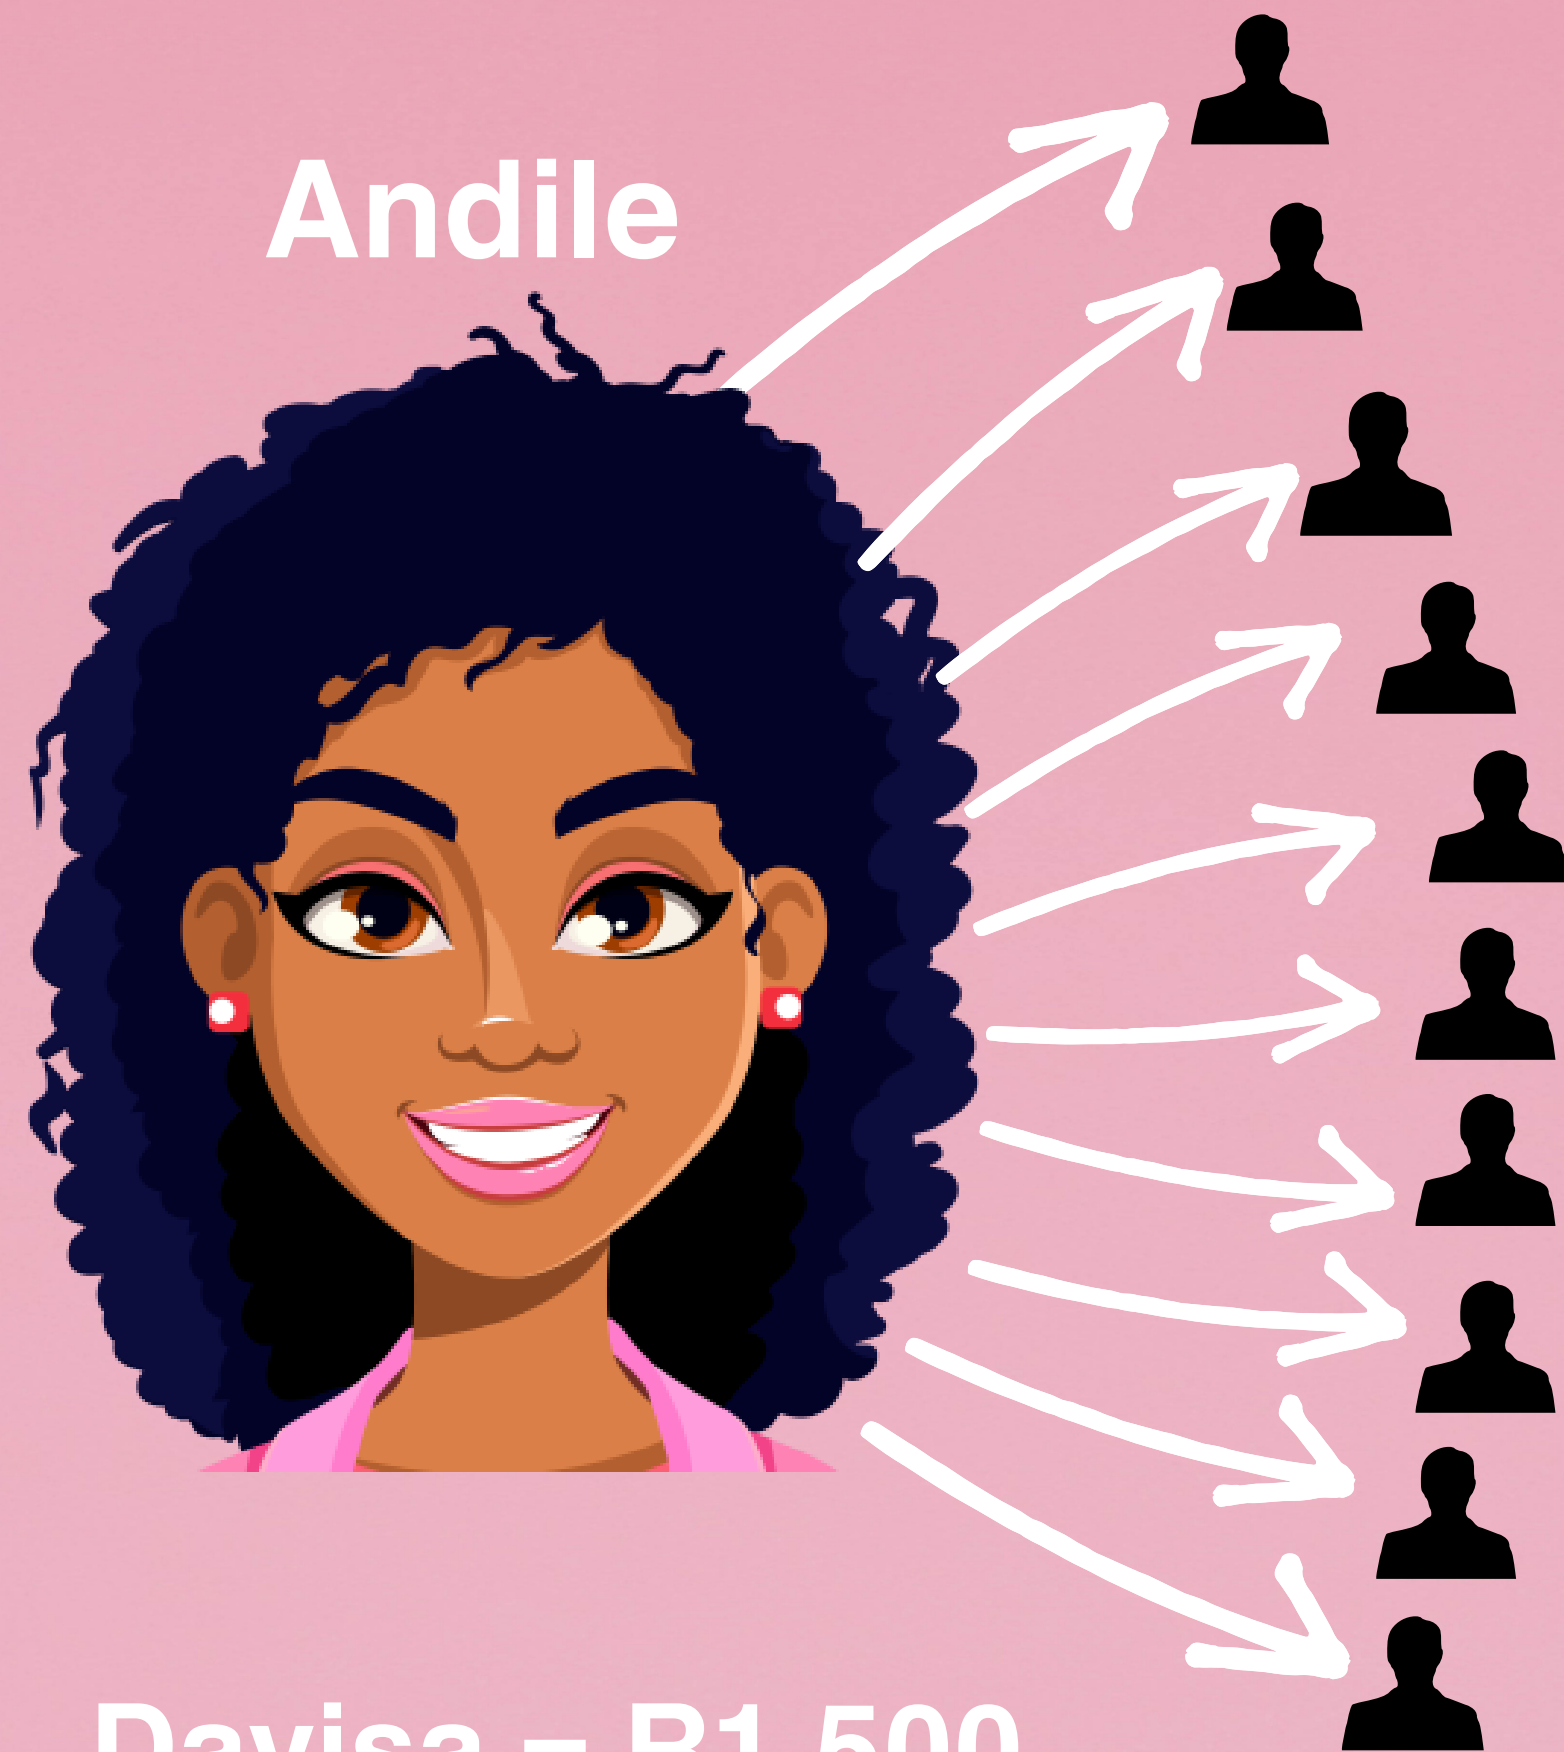

Iholo = 25%

Andile

6 Amalunga

**Amalunga angaphansi
kwakho**

=R9 000

Hola + 4%

Dayisa = R1 500

Iholo = 25%

Andile

10 Amalunga

**Amalunga angaphansi
kwakho**

=R15 000

Hola + 6%

Dayisa = R1 500

Iholo = 25%

Andile