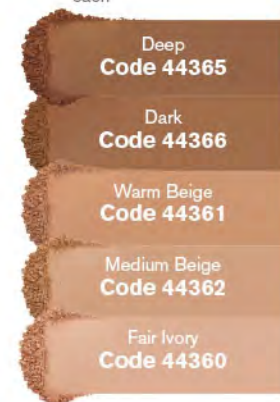

Ivory
Code 45540

Warm Beige
Code 45541

Caramel
Code 45542

Hazelnut
Code 45543

Warm Pecan
Code 45544

Hot Chocolate
Code 45545

Soft Matte
Mousse Foundation
12 g
N$301 / P242
MT1574
each

Wet and Dry
Powder Foundation
7.5 g
N$312 / P251
MT1632
each

Deep
Code 44365

Dark
Code 44366

Warm Beige
Code 44361

Medium Beige
Code 44362

Fair Ivory
Code 44360