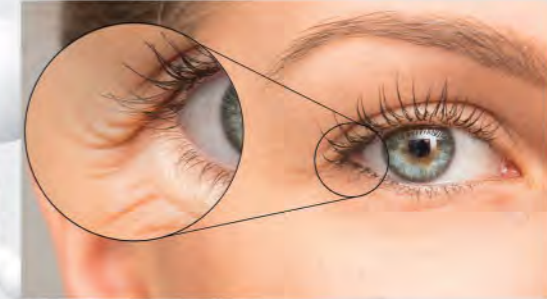

Wrinkle Reducing Eye Concentrate
20 ml
Standard Price
N$391 / P314
MT2042
Code 72033

N$279
P224
MT1457
SAVE N$112
P90 / MT585

*Based on clinical tests

FREE RADIANCE BOOSTING MASK WHEN YOU PURCHASE ANY CRT PRODUCT
VALUED AT N$402/P323/MT2100 Offer Code 72025C

FREE RADIANCE BOOSTING MASK WHEN YOU PURCHASE ANY CRT PRODUCT