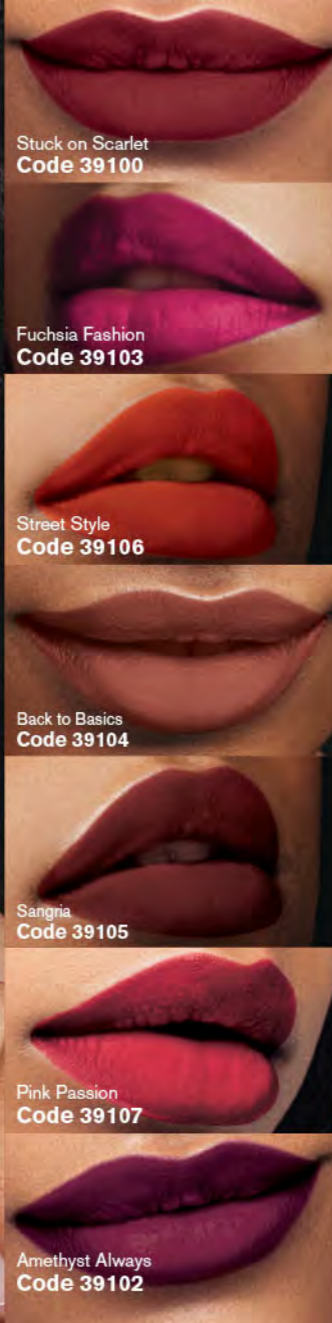

Stuck on Scarlet
Code 39100

Fuchsia Fashion
Code 39103

Street Style
Code 39106

Back to Basics
Code 39104

Sangria
Code 39105

Pink Passion
Code 39107

Amethyst Always
Code 39102