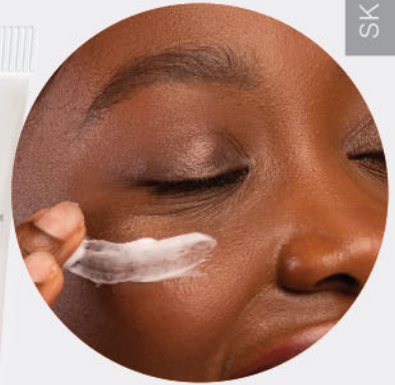

## [ HOW TO USE ]

- Smooth on the cream underneath and around the eye area.
- Use a gentle tapping motion, working the cream into the skin.
- Use after washing and toning and before applying face cream in the morning and evening.