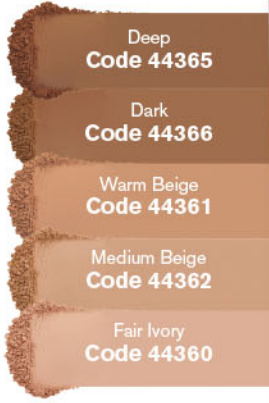

Warm Pecan  
Code 45544

Hot Chocolate  
Code 45545

Model is wearing  
Coppelia® Colour  
Longwear Liquid  
Foundation in Ivory  
and Blush in Golden  
Spotlight

Wet and Dry  
Powder Foundation  
7.5 g  
R279 each

Deep  
Code 44365

Dark  
Code 44366

Warm Beige  
Code 44361

Medium Beige  
Code 44362

Fair Ivory  
Code 44360

Loose Face Powder  
20 g  
R199 each

Medium  
Code 45100

Deep  
Code 44332