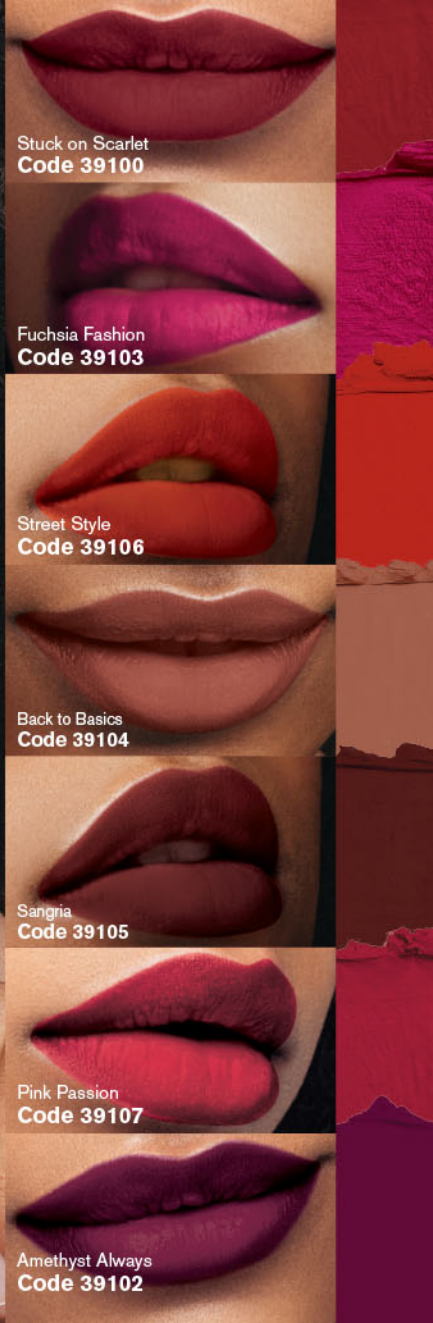

Stuck on Scarlet
Code 39100

Fuchsia Fashion
Code 39103

Street Style
Code 39106

Back to Basics
Code 39104

Sangria
Code 39105

Pink Passion
Code 39107

Amethyst Always
Code 39102