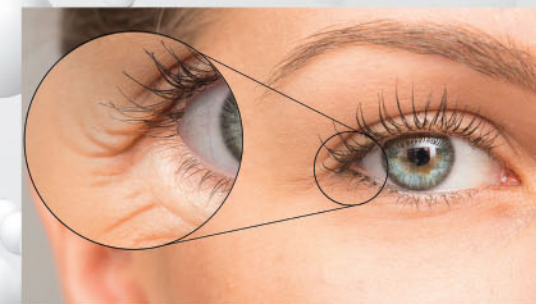

# FIRM SKIN AROUND YOUR EYES

Regular use of this cream will result in firmer skin around your eyes.

- Hydrates and helps firm skin underneath your eyes
- Visibly improves skin's texture
- Clinically tested to reduce fine lines and wrinkles