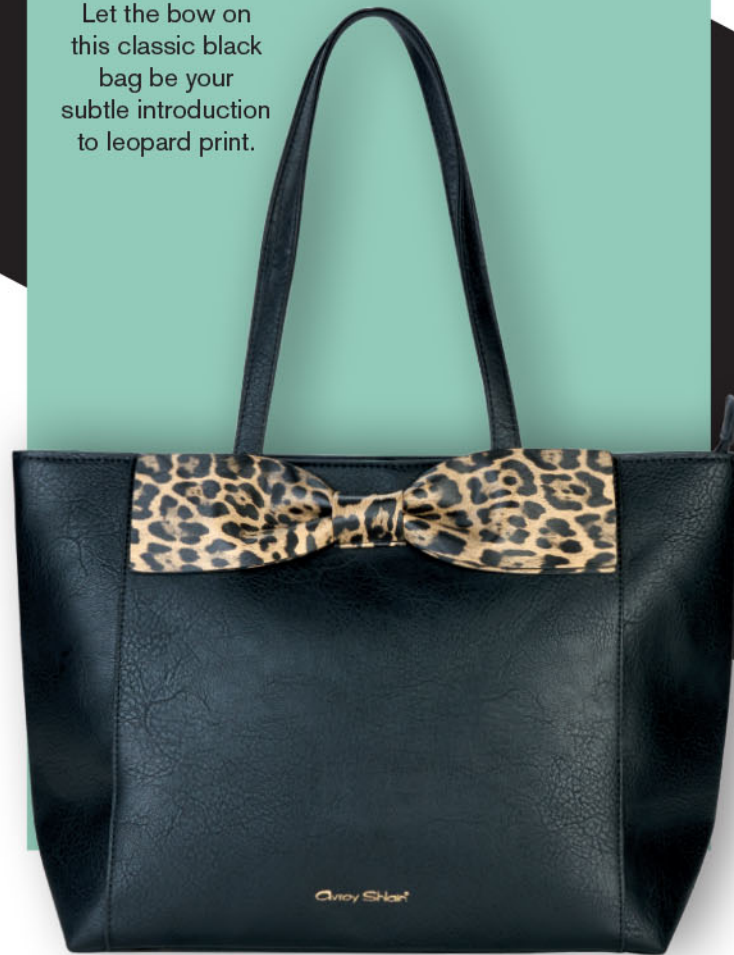

### WEAR MORE COLOUR

Bring your neutral outfit to life with the pop of pink from this spacious tote bag.

Croc Shopper bag  
Size: 30cm(l) x  
34cm(h) x 12cm(w)  
Code 98961

**R249**  
SAVE R40

### INCLUDE PRINTS IN MY WARDROBE

Let the bow on this classic black bag be your subtle introduction to leopard print.

Black handbag  
with leopard print bow  
Size: 42cm (l) x  
28cm (h) x 10.5cm (w)  
Code 98953