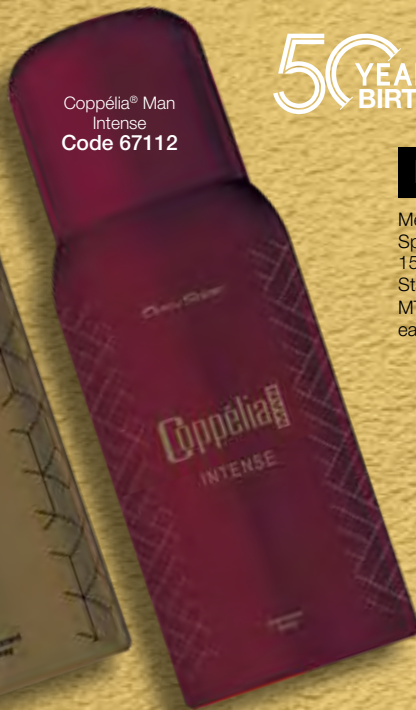

INTENSE

Eau de Toilette

Code 67620

BUY EDT FOR MT2657 / ZIM-R686

GET ONE **FREE** SAVE MT3335 / ZIM-R861

TOP OFFERS

Coppélia® Man
Code 67012

Coppélia® Man
Intense
Code 67112