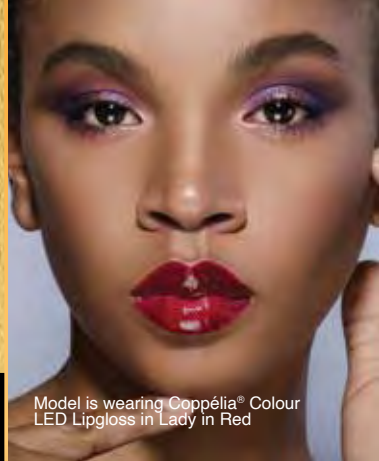

Convenient mirror and LED light

Easy applicator wand

Lipgloss with LED Light & Mirror
6 ml
Standard Price
MT963 / ZIM-R249
each

MT479
ZIM-R124
SAVE MT484
ZIM-R125
each

Model is wearing Coppélia® Colour LED Lippgloss in Lady in Red