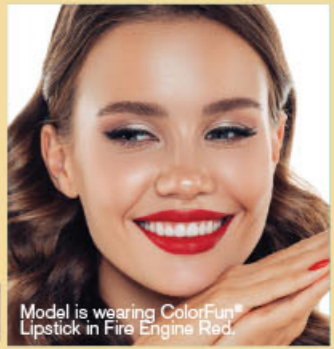

Lipstick
 3.8g
 R95
 N\$106 / P83
 Each

Model is wearing ColorFun®
 Lipstick in Fire Engine Red.

GET THIS
GLITTER COSMETIC BAG
ONLY R69
N\$77 / P61

21cm (h) x 14cm (l) x 8cm (w)

SCAN TO SEE
THE BEAUTIFUL
GLITTER EFFECT