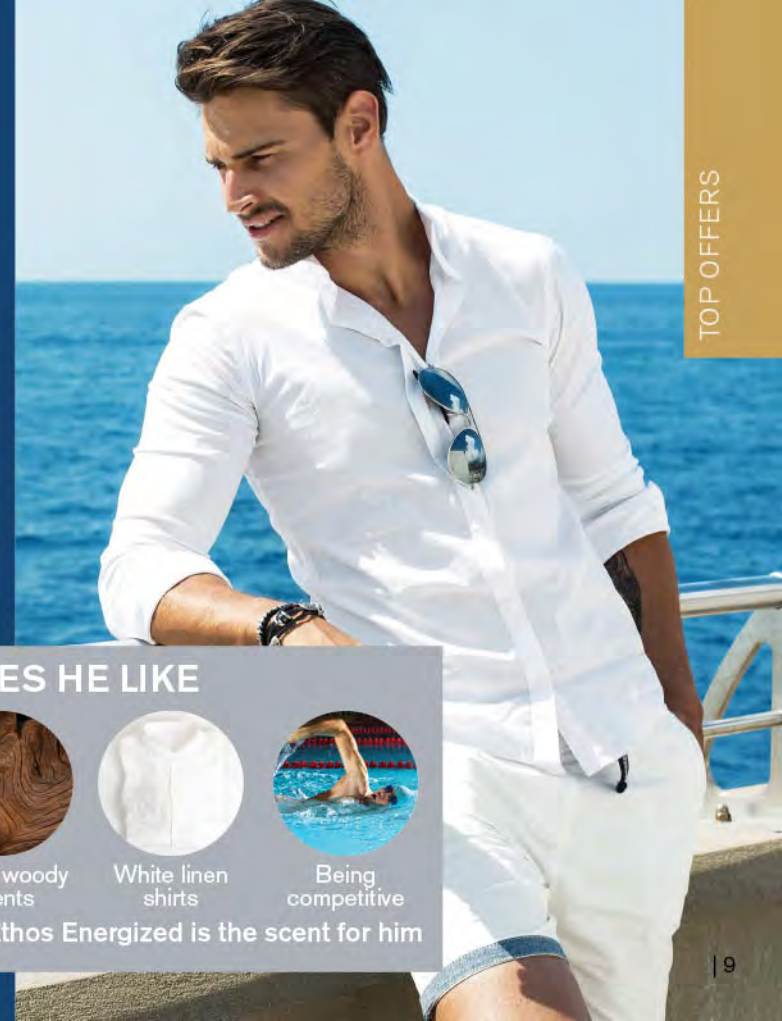

Being competitive

Then Ethos Energized is the scent for him

FOR THE MAN WHO IS AMBITIOUS

This refreshing fragrance opens with a cool citrus then settles on warm, spicy, woody aromas.

GIFT SET CONTAINS:
Mancelle®
Eau de Toilette
100 ml