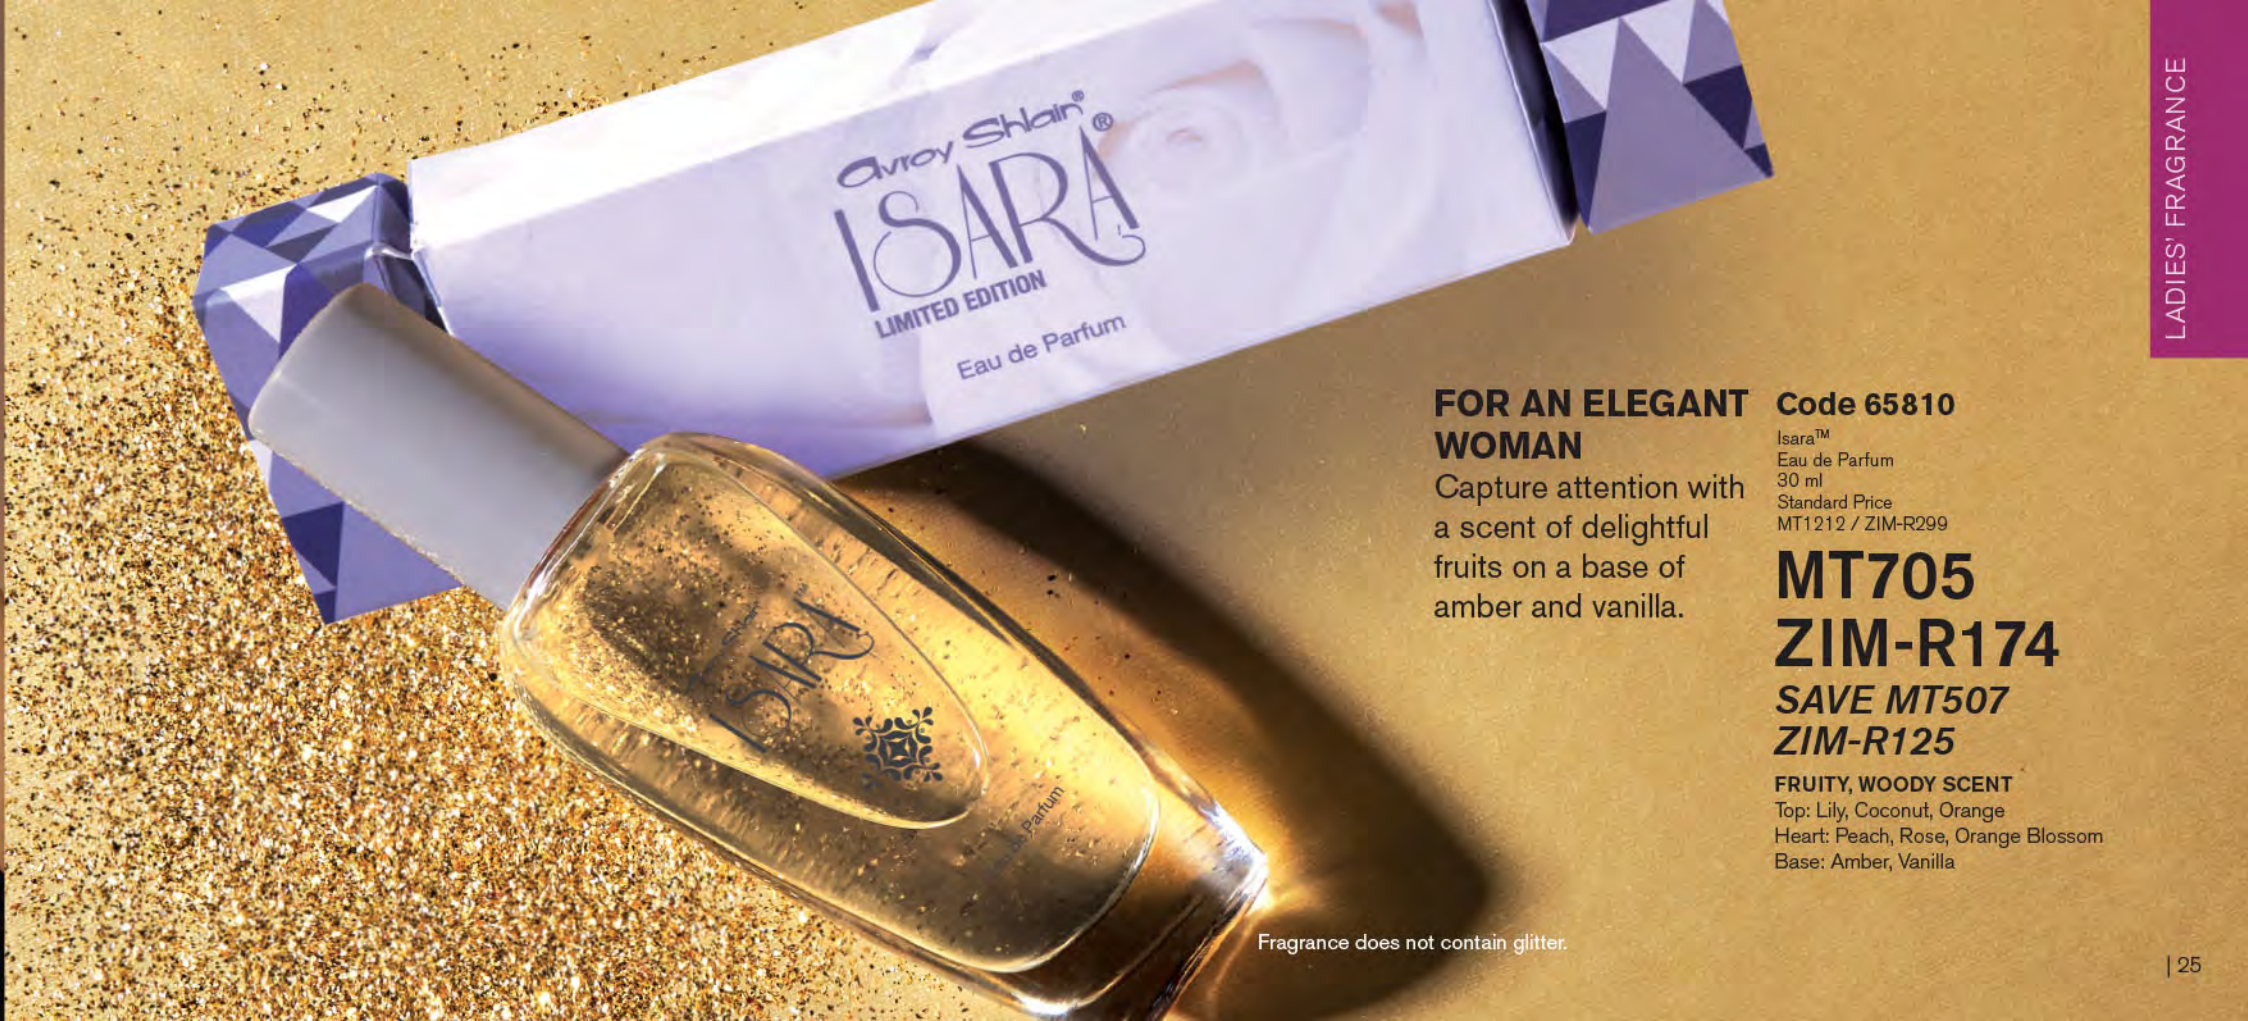

**FOR AN ELEGANT
WOMAN**
Capture attention with
a scent of delightful
fruits on a base of
amber and vanilla.

Code 65810
Isara™
Eau de Parfum
30 ml
Standard Price
MT1212 / ZIM-R299

**MT705
ZIM-R174**
*SAVE MT507
ZIM-R125*

FRUITY, WOODY SCENT
Top: Lily, Coconut, Orange
Heart: Peach, Rose, Orange Blossom
Base: Amber, Vanilla

Fragrance does not contain glitter.