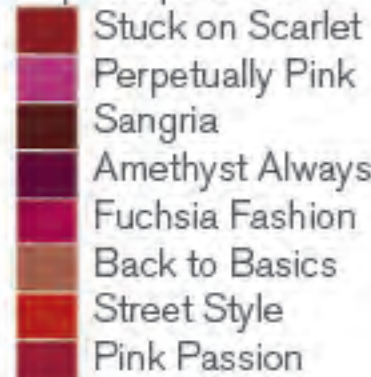

Liquid Lips 7.8ml

Stuck on Scarlet	Code 39100	R179/N$200/P161
Perpetually Pink	Code 39101	R179/N$200/P161
Sangria	Code 39105	R179/N$200/P161
Amethyst Always	Code 39102	R179/N$200/P161
Fuchsia Fashion	Code 39103	R179/N$200/P161
Back to Basics	Code 39104	R179/N$200/P161
Street Style	Code 39106	R179/N$200/P161
Pink Passion	Code 39107	R179/N$200/P161

Lipgloss with LED Light & Mirror 6ml

Backstage Beauty	Code 39301	R199/N$223/P179
Natural Indulgence	Code 39302	R199/N$223/P179
Lady in Red	Code 39300	R199/N$223/P179
Midnight Mystery	Code 39303	R199/N$223/P179
Crystal	Code 39304	R199/N$223/P179

2-in-1 Lipstick and Liner 2.07g

So Smitten	Code 39805	R189/N$212/P170
Brown Sugar	Code 39806	R189/N$212/P170

Tinted Lip Crème 9ml

Just Peachy	Code 39400	R169/N$189/P152
Precious Coral	Code 39401	R169/N$189/P152
Wine & Dine	Code 39403	R169/N$189/P152
Purple Stain	Code 39402	R169/N$189/P152

Colour Impact Lipstick 3.8g

Obsessed	Code 39200	R169/N$189/P152
Iconic	Code 39201	R169/N$189/P152
Romance	Code 39202	R169/N$189/P152
Captivating	Code 39203	R169/N$189/P152
Famous	Code 39205	R169/N$189/P152
Perfection	Code 39206	R169/N$189/P152

1. Eyeshadow Flat Tip Brush	Code 43900	R79/N$88/P71
2. Multi Purpose Brush	Code 45904	R79/N$88/P71
3. Precision Angled Brush	Code 45902	R149/N$167/P134
4. Foundation Brush	Code 45903	R139/N$156/P125
5. Powder Brush	Code 45901	R149/N$167/P134

STANDARD LINE