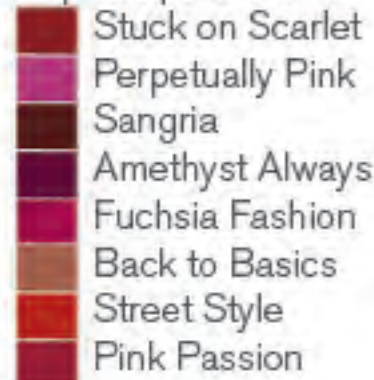

Liquid Lips 7.8ml

Stuck on Scarlet	Code 39100	MT908/ZIM-R227
Perpetually Pink	Code 39101	MT908/ZIM-R227
Sangria	Code 39105	MT908/ZIM-R227
Amethyst Always	Code 39102	MT908/ZIM-R227
Fuchsia Fashion	Code 39103	MT908/ZIM-R227
Back to Basics	Code 39104	MT908/ZIM-R227
Street Style	Code 39106	MT908/ZIM-R2271
Pink Passion	Code 39107	MT908/ZIM-R227

Lipgloss with LED Light & Mirror 6ml

Backstage Beauty	Code 39301	MT1009/ZIM-R253
Natural Indulgence	Code 39302	MT1009/ZIM-R253
Lady in Red	Code 39300	MT1009/ZIM-R253
Midnight Mystery	Code 39303	MT1009/ZIM-R253
Crystal	Code 39304	MT1009/ZIM-R253

2-in-1 Lipstick and Liner 2.07g

So Smitten	Code 39805	MT958/ZIM-R240
Brown Sugar	Code 39806	MT958/ZIM-R240

Tinted Lip Crème 9ml

Just Peachy	Code 39400	MT857/ZIM-R215
Precious Coral	Code 39401	MT857/ZIM-R215
Wine & Dine	Code 39403	MT857/ZIM-R215
Purple Stain	Code 39402	MT857/ZIM-R215

Colour Impact Lipstick 3.8g

Obsessed	Code 39200	MT857/ZIM-R215
Iconic	Code 39201	MT857/ZIM-R215
Romance	Code 39202	MT857/ZIM-R215
Captivating	Code 39203	MT857/ZIM-R215
Famous	Code 39205	MT857/ZIM-R215
Perfection	Code 39206	MT857/ZIM-R215

1. Eyeshadow Flat Tip Brush	Code 43900	MT401/ZIM-R100
2. Multi Purpose Brush	Code 45904	MT401/ZIM-R100
3. Precision Angled Brush	Code 45902	MT755/ZIM-R189
4. Foundation Brush	Code 45903	MT705/ZIM-R177
5. Powder Brush	Code 45901	MT755/ZIM-R189

STANDARD LINE