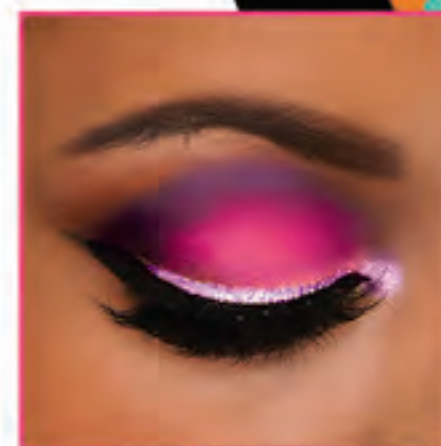

MT755

ZIM-R189

**SAVE MT152
ZIM-R38**

Eye Makeup the Rules
Eye Shadow Palette
8 g
Standard Price
MT908 / ZIM-R227

4 STEPS TO FACE PERFECTION

Use these products to create a flawless base for your look.

STEP 1