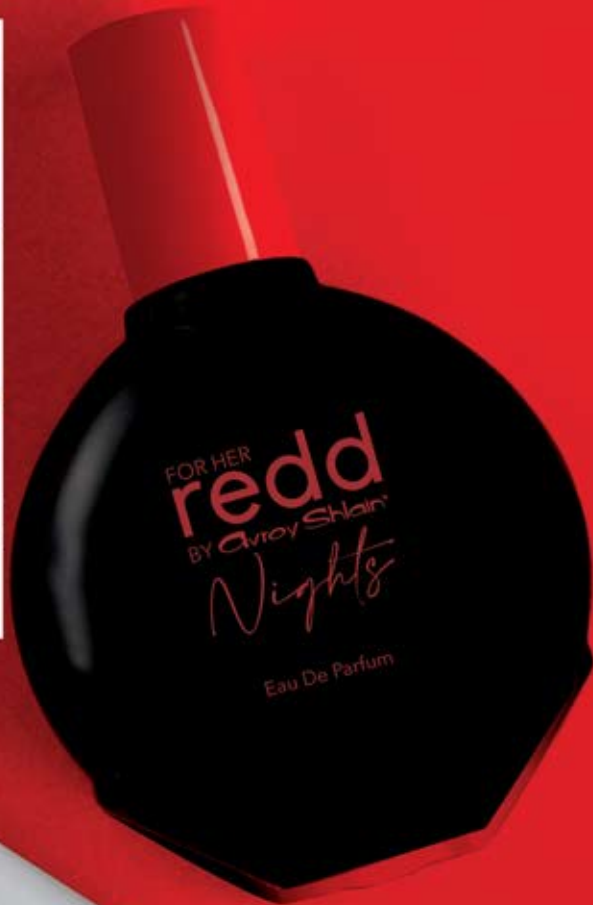

**FLORAL,
ORIENTAL
SCENT**

Pink Pepper

Orris

White
Musk

Code 59200

Redd® Nights For Her
by Avroy Shlain
Eau de Parfum
60 ml
Standard Price
MT2936 / ZIM-R735

MT1922
ZIM-R481
SAVE MT1014
ZIM-R254