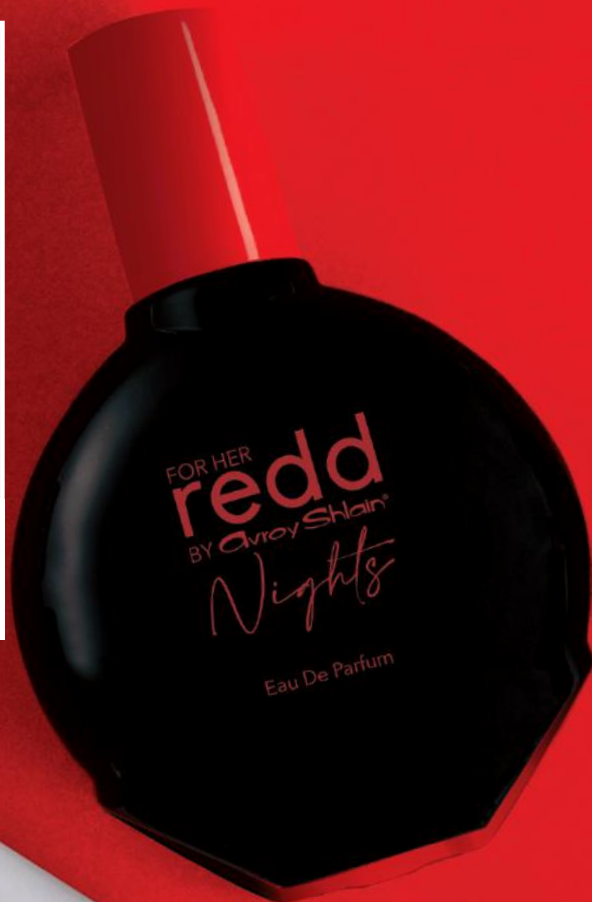

R379

N\$424 / P341

SAVE R200

N\$224 / P180

1 Endangered® For Her
Eau de Toilette
100 ml
Standard Price
R579 / N\$648 / P521

2 Luxury Hand
and Body Lotion
100 ml
Standard Price
R75 / N\$84 / P68

3 Roll-on
Anti-perspirant
50 ml
Standard Price
R65 / N\$73 / P63

Code 18623

ALL 3

FOR R409

N\$458 / P368

SAVE R310

N\$347 / P279

FEMININITY FINDS A NEW
INTENSITY

"Empowered and irresistible, explore the night's mystery with a scent of citrus, florals, and incense."