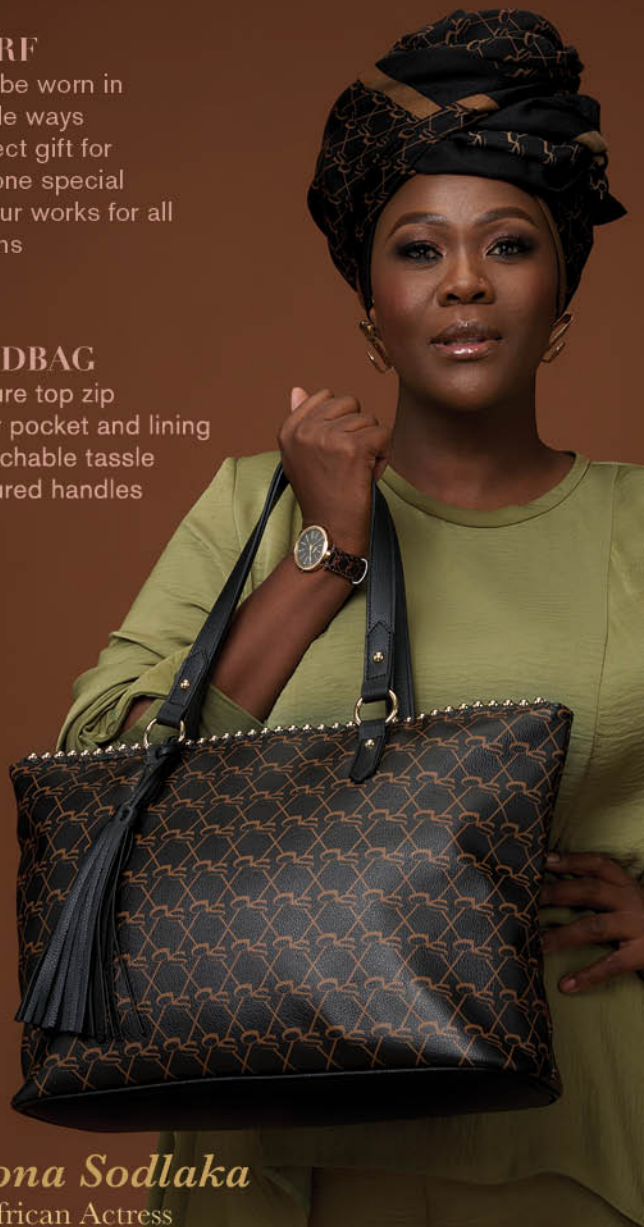

SCARF

- Can be worn in multiple ways
- Perfect gift for someone special
- Colour works for all seasons

HANDBAG

- Secure top zip
- Inner pocket and lining
- Detachable tassle
- Secured handles

Zikhona Sodlaka
South African Actress