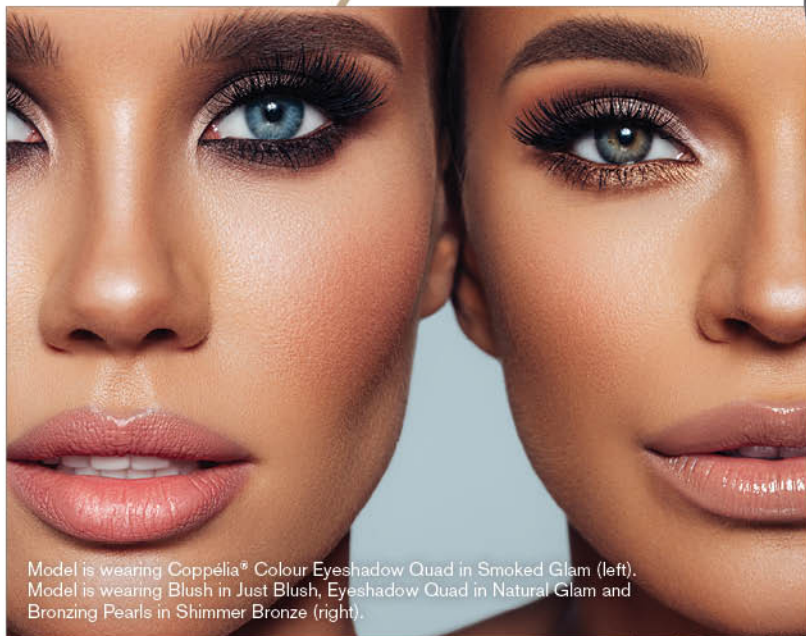

Use these brushes to apply your blush, eyeshadow, bronzer and highlighter with absolute precision.

Model is wearing Coppélia® Colour Eyeshadow Quad in Smoked Glam (left).
Model is wearing Blush in Just Blush, Eyeshadow Quad in Natural Glam and
Bronzing Pearls in Shimmer Bronze (right).