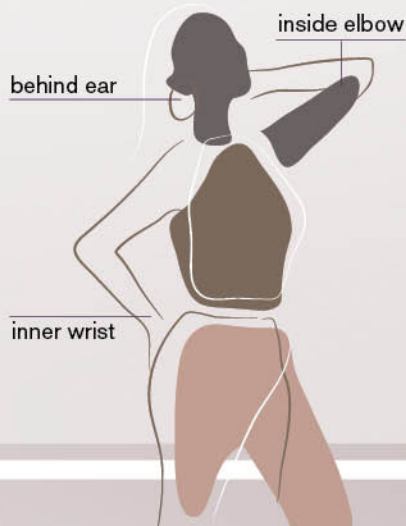

Use roll-on as base layer and follow  
with the EDP or body spray.

**Where to apply fragrance**  
Spray on your pulse points

*Floriental fruity  
scent*

**Code 24150**

Miss Coppélia™  
Eau de Parfum  
60 ml  
Standard Price R549