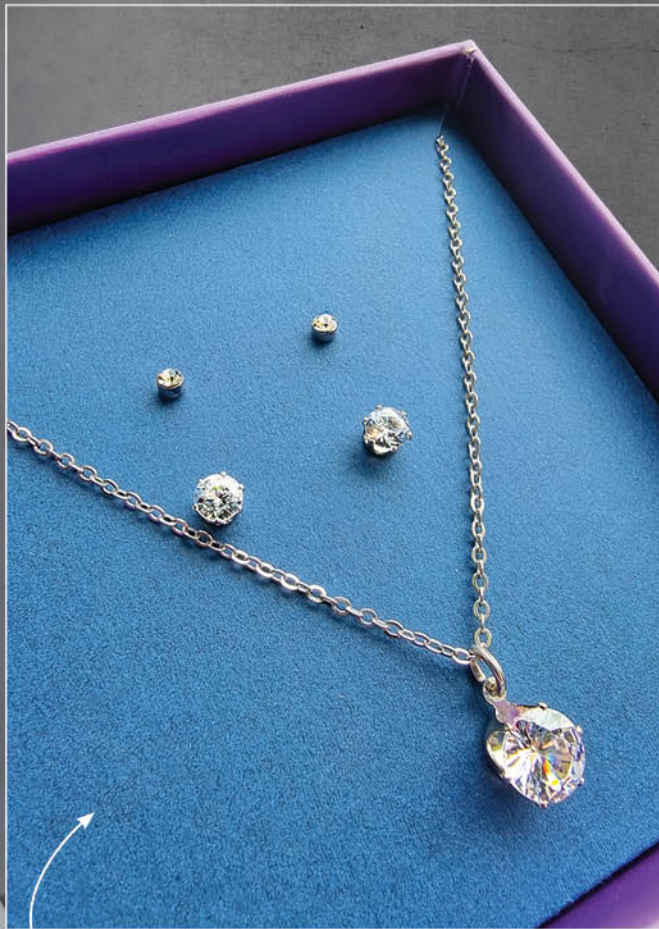

**9201**  
Men's Styling  
Cream  
250 ml

Moisturizes and  
defines your curls  
while adding shine.

**R139**

**R159**

**STAY STYLISH  
THIS WINTER**

Add a bit of sparkle  
to your look with  
this necklace and  
earrings set.