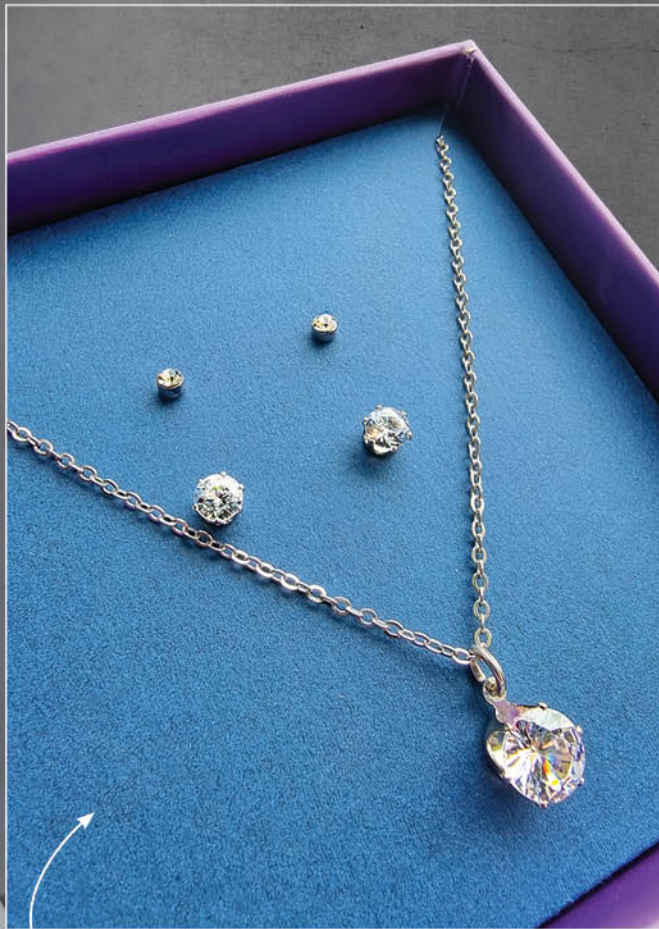

**STAY STYLISH
THIS WINTER**

Add a bit of sparkle
to your look with
this necklace and
earrings set.

Code 26901

Necklace
3mm stud earring set
5mm stud earrings set

**N$196
P158
MT1024**