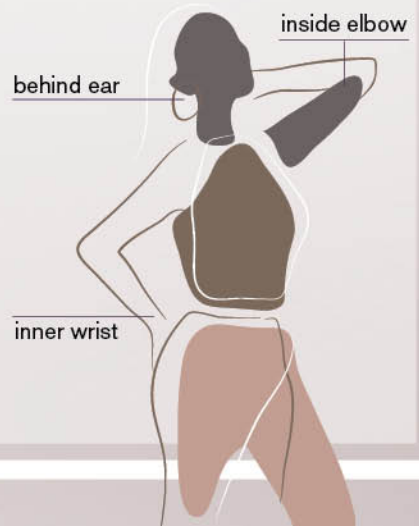

Layer your scent

Use roll-on as base layer and follow
with the EDP or body spray.

Where to apply fragrance
Spray on your pulse points

*Floriental fruity
scent*

Code 24150

Miss Coppélia™
Eau de Parfum
60 ml
Standard Price N\$615
P494 / MT3212