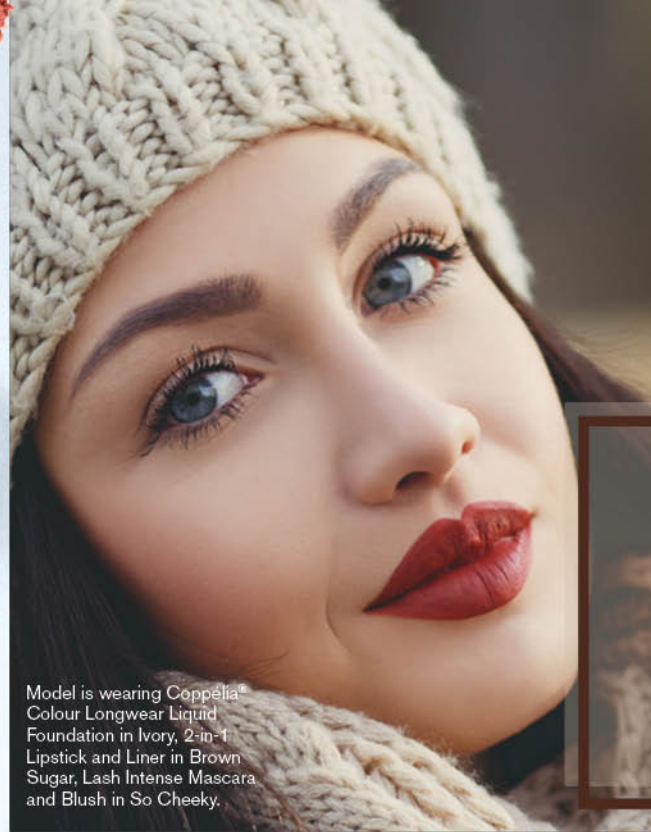

MAKE-UP

Just Blush
Code 45202

Sweet Glow
Code 45203

So Cheeky
Code 45200

Golden Spotlight
Code 45201

2.
Add colour
to your
cheeks

Blush
5 g

**N\$178
P143
MT930**
each