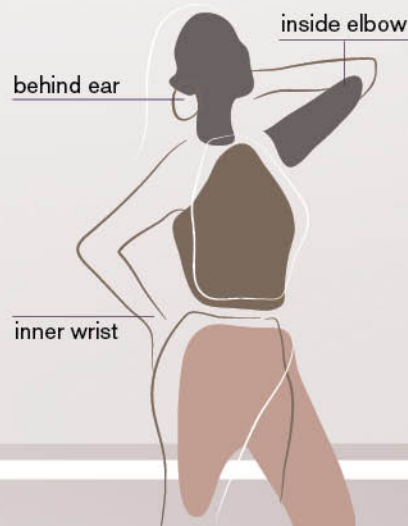

*Layer your scent*

Use roll-on as base layer and follow  
with the EDP or body spray.

**Where to apply fragrance**  
Spray on your pulse points

*Floriental fruity  
scent*

**Code 24150**

Miss Coppélia™  
Eau de Parfum  
60 ml  
Standard Price R697