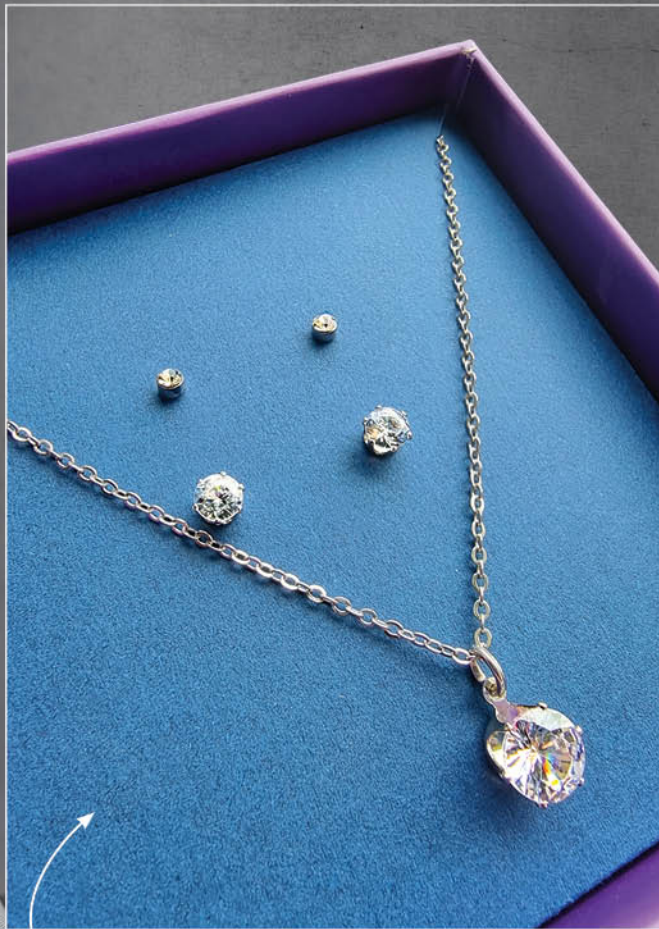

**STAY STYLISH
THIS WINTER**

Add a bit of sparkle
to your look with
this necklace and
earrings set.

Code 26901

Necklace
3mm stud earring set
5mm stud earring set

R222