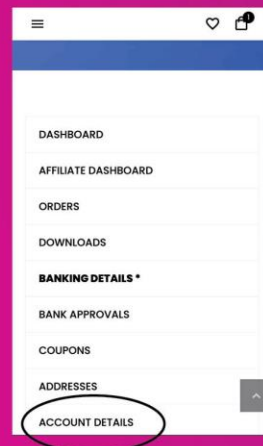

#### IMPORTANT:

Old replication links no longer work on their own. You must be registered as an Affiliate and have an active affiliate link before this redirect will work.

*The Avroy Shlain Team*

### HOW TO ADD YOUR PREVIOUS AVROY SHLAIN REPLICATION LINK TO YOUR AFFILIATE PROFILE

**STEP 1:** Go to the Avroy Shlain website ([www.avroyshlain.co.za](http://www.avroyshlain.co.za)).

Click on the little person icon in the top corner.

Log in using your account details (**NOT REVOLUTION CREDENTIALS**).

**STEP 2:** Once you are in my account, scroll down and click on “**ACCOUNT DETAILS**”

**STEP 3:** Scroll Down till you find “**Previous Website Link**”.