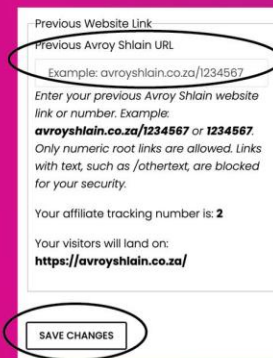

#### IMPORTANT:

Old replication links no longer work on their own. You must be registered as an Affiliate and have an active affiliate link before this redirect will work.

*The Avroy Shlain Team*

### HOW TO ADD YOUR PREVIOUS AVROY SHLAIN REPLICATION LINK TO YOUR AFFILIATE PROFILE

**STEP 1:** Go to the Avroy Shlain website ([www.avroyshlain.co.za](http://www.avroyshlain.co.za)).

Click on the little person icon in the top corner.

Log in using your account details (**NOT REVOLUTION CREDENTIALS**).

**STEP 2:** Once you are in my account, scroll down and click on “**ACCOUNT DETAILS**”

**STEP 3:** Scroll Down till you find “**Previous Website Link**”.