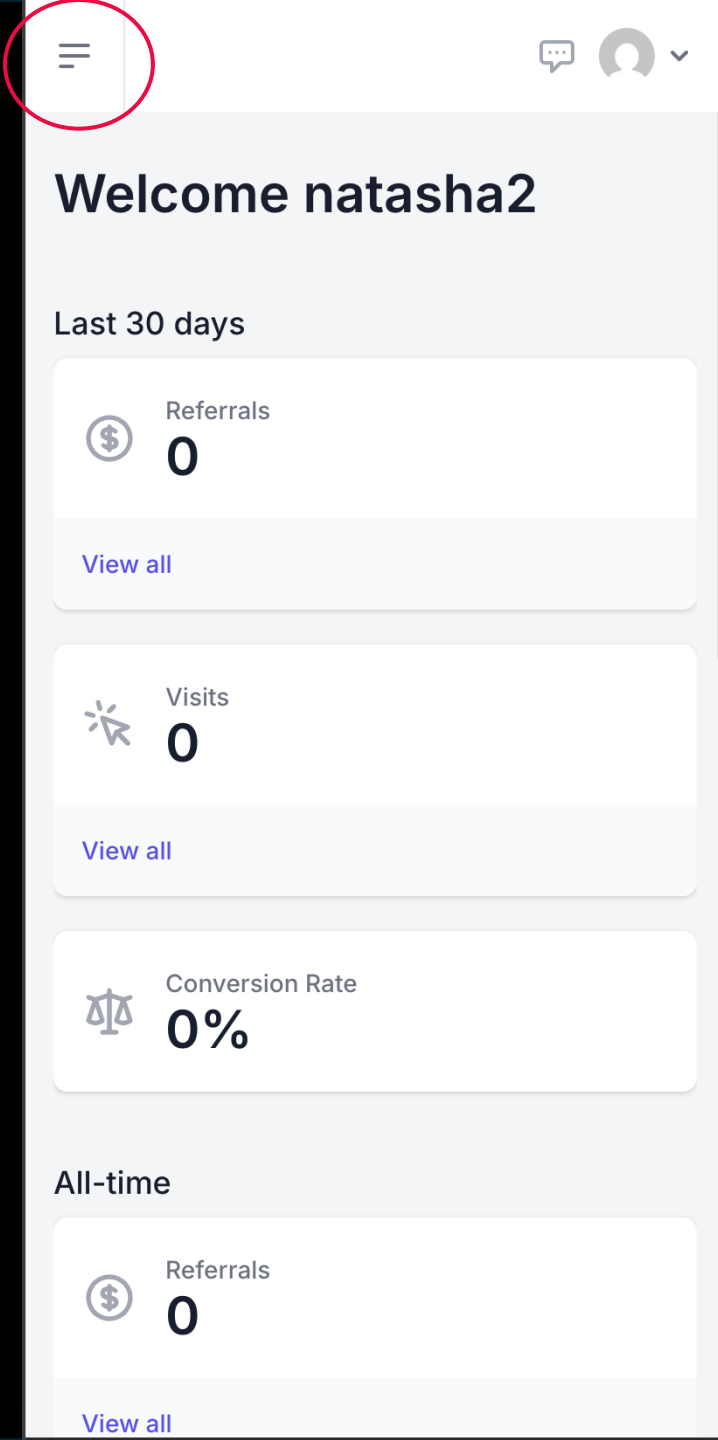

SIGN UP NOW

It takes less than 60 seconds to get started.

SOCIAL

INSTAGRAM

8. Complete your details:

9. Click on "Sign Up Now"

## Welcome natasha2

Last 30 days

Referrals  
0

[View all](#)

Visits  
0

[View all](#)

Conversion Rate  
0%

All-time

Referrals  
0

[View all](#)

10. You will be taken to the affiliate dashboard.

11. Click on the hamburger menu on the left for more options

12. You will be taken to the affiliate dashboard.

13. Click on the hamburger menu on the left for more options