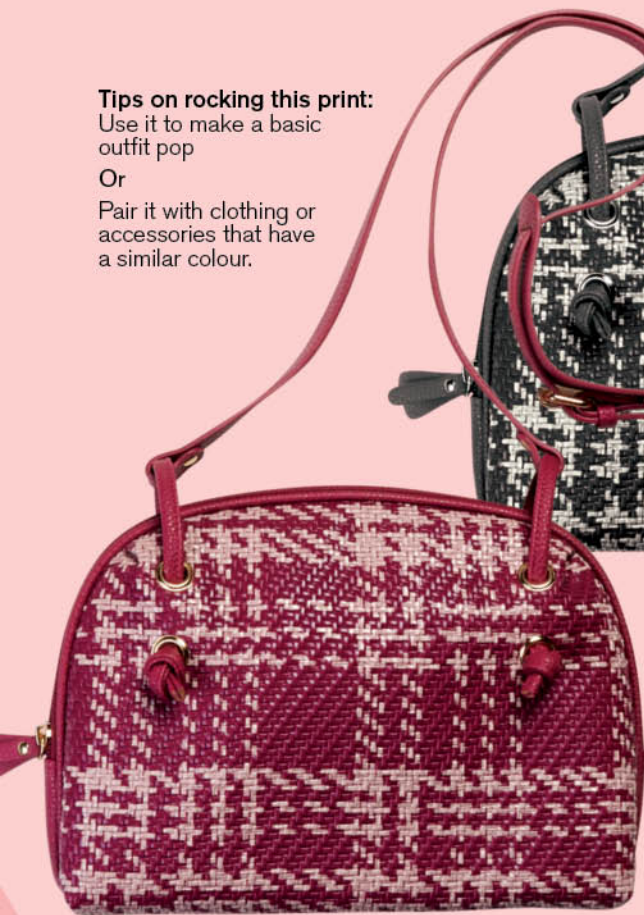

REIMAGINE *timeless prints*

Rock a sling in a classic print that makes a bold statement.

Tips on rocking this print:

Use it to make a basic outfit pop

Or

Pair it with clothing or accessories that have a similar colour.

Bag features

- Available in plum and black
- Textured body
- Adjustable strap for comfortable wear

Code 98966

Code 98967

Cross Hatch Sling Bag
24cm (l) x 19cm (h) x
5cm (w)

R299 each