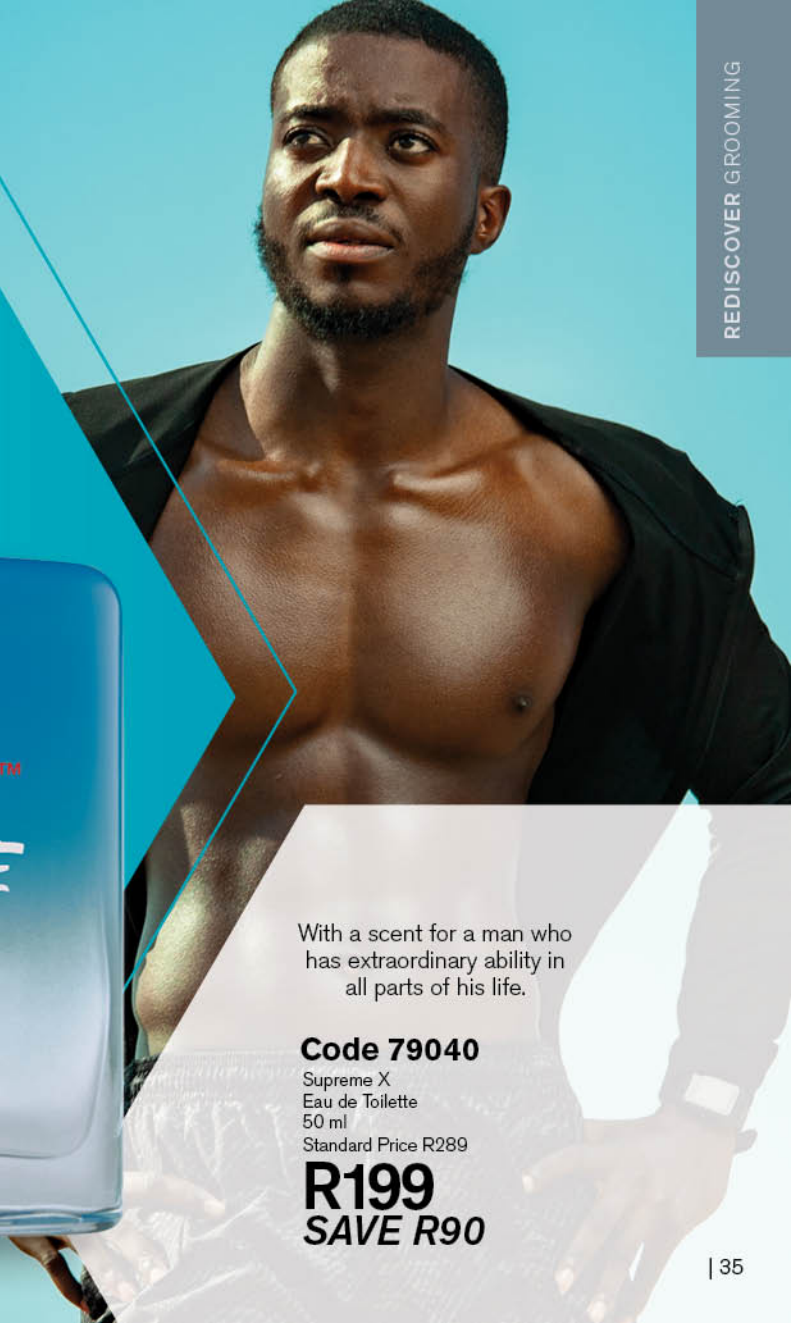

Oriental Woody Scent

Refreshing citrus notes blend with strong florals on a musky base of patchouli and vetiver.

With a scent for a man who has extraordinary ability in all parts of his life.

Code 79040

Supreme X
Eau de Toilette
50 ml
Standard Price R289

R199
SAVE R90