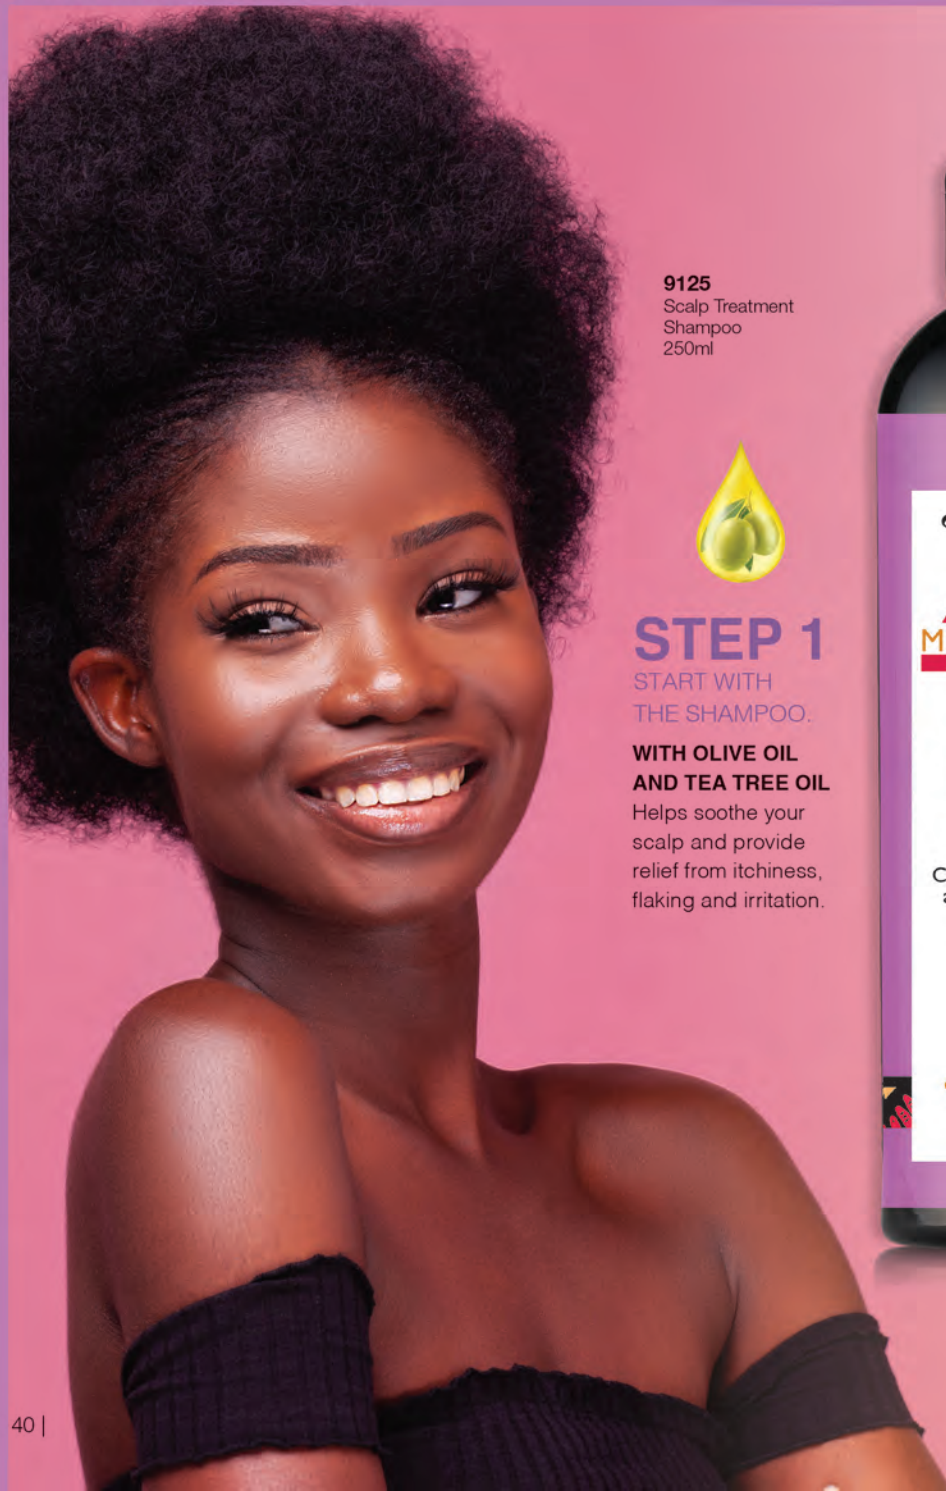

9125
Scalp Treatment
Shampoo
250ml

STEP 1

START WITH
THE SHAMPOO.